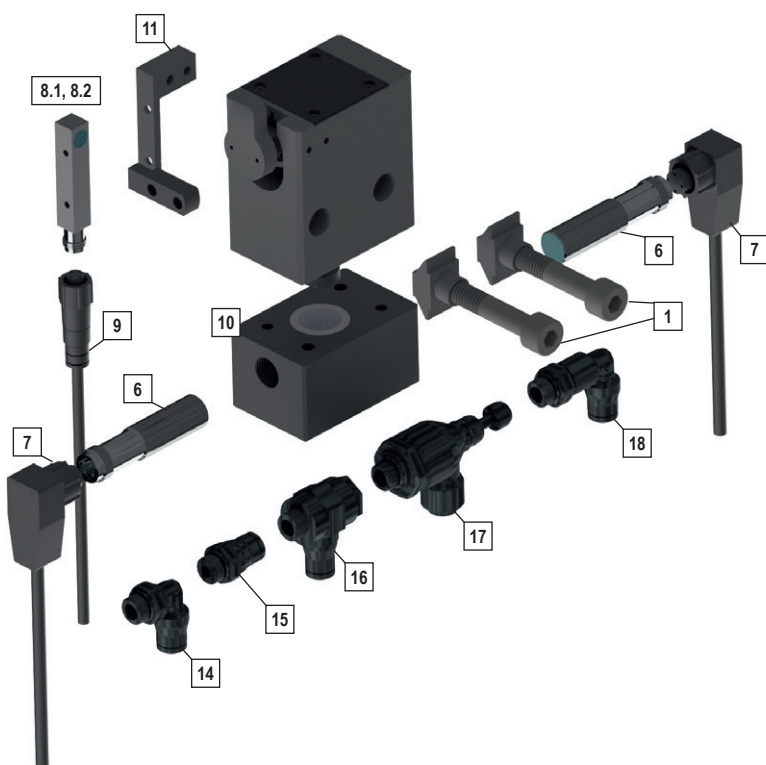

WPS-A 15

- Precise deceleration and singulation of pallets
 - Adjustable pneumatic deceleration with pneumatic piston return
 - Masses up to 15 kg and speeds up to 50 m/min
- Housing: aluminium, black anodized, Stop: hard anodized
 - Hardened stop
 - Sensor for end position (optional)
 - Special version: pallet stopper for clean room Cl. 5 (ISO), Cl. 100 (US), Cl. 3 (VDI)
 - RoHS compliant Directive 2002/95/EC

Accessories Pages 170

Accessories

Ordering Information

Pallet stopper **WITHOUT** preparation for proximity switch
(ATTENTION: not retrofittable)

Available Models:

WPS-A 20 WPS 20
WPS-A-60 WPS 22
WPS 500 WPZ 32
WPS-F 250 WPZ 40
WPS-F 400

Pallet stopper **WITH** preparation for proximity switch (-NV)
(pallet stopper contains magnetic piston)

Available Models:

WPS-A 20-NV WPS-F 400-NV
WPS-A-60-NV WPS 22-NV
WPS 500-NV WPZ 32-NV
WPS-F 250-NV WPZ 40-NV

WPS-A 15

1	PSB-A15	Fastening set
6	N 20	Sensor with plug, inductiv
7	KS60	Cable with angle plug, Ø12mm
8.1	N 31	Sensor, inductiv, with plug
8.2	N 30	Sensor with cable 2,5 m, inductiv
9	KS50	Cable with plug Ø8mm
10	PSA15-15	Sensor bracket WPS-A 15
11	PSA15-16	Sensor bracket WPS-A 15
14	VW1/8-6	Stud elbow G1/8 Ø6mm Tube
15	VGR1/8-6	Male stud G1/8 Ø6mm Schlauch •Tube
16	VWS1/8-6	Single banjo G1/8 Ø6mm Tube
17	VDR1/8-6	Flow control regulator G1/8 Ø6mm Tube
18	VWL1/8-6	Stud elbo, extended G1/8 Ø6mm Tube