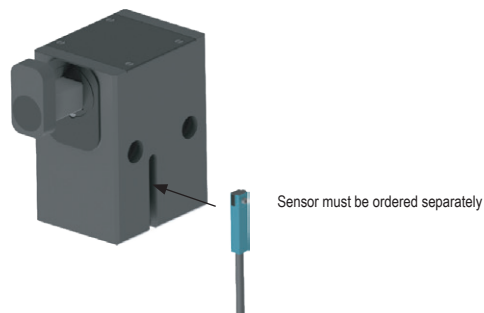

Accessories

Ordering Information

Pallet stopper **WITHOUT** preparation for proximity switch
(ATTENTION: not retrofittable)

Available Models:

WPS-A 20   WPS 20
WPS-A-60   WPS 22
WPS 500   WPZ 32
WPS-F 250   WPZ 40
WPS-F 400

Pallet stopper **WITH** preparation for proximity switch (-NV)
(pallet stopper contains magnetic piston)

Available Models:

WPS-A 20-NV   WPS-F 400-NV
WPS-A-60-NV   WPS 22-NV
WPS 500-NV   WPZ 32-NV
WPS-F 250-NV   WPZ 40-NV