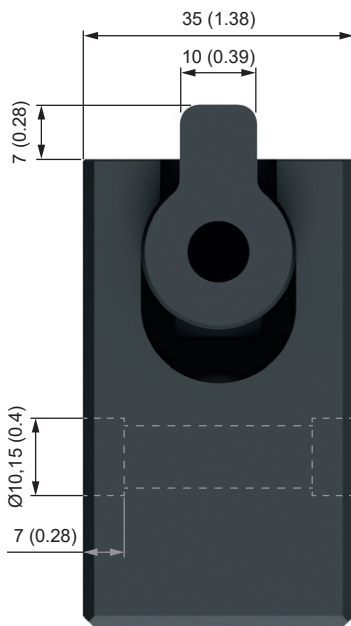

WPS-A 15

- Precise deceleration and singulation of pallets
 - Adjustable pneumatic deceleration with pneumatic piston return
 - Masses up to 15 kg and speeds up to 50 m/min
- Housing: aluminium, black anodized, Stop: hard anodized
 - Hardened stop
 - Sensor for end position (optional)
 - Special version: pallet stopper for clean room Cl. 5 (ISO), Cl. 100 (US), Cl. 3 (VDI)
 - RoHS compliant Directive 2002/95/EC

Values apply to a coefficient of friction of 0.07 μ at a propelling force of at least 3 N (0.67 lbs).

SPECIFICATIONS

Working Pressure	4 - 8 bar (58.02 - 116.03 psi)
Compressed Air	treated
Tube Diameter	6 - 8 mm (0.24 - 0.31 inch)
Stroke horizontal	7 mm (0.28 inch)
Stroke vertical	7 mm (0.28 inch)

WPS-A 15

1	PSB-A15	Fastening set
6	N 20	Sensor with plug, inductiv
7	KS60	Cable with angle plug, Ø12mm
8.1	N 31	Sensor, inductiv, with plug
8.2	N 30	Sensor with cable 2,5 m, inductiv
9	KS50	Cable with plug Ø8mm
10	PSA15-15	Sensor bracket WPS-A 15
11	PSA15-16	Sensor bracket WPS-A 15
14	VW1/8-6	Stud elbow G1/8 Ø6mm Tube
15	VGR1/8-6	Male stud G1/8 Ø6mm Schlauch •Tube
16	VWS1/8-6	Single banjo G1/8 Ø6mm Tube
17	VDR1/8-6	Flow control regulator G1/8 Ø6mm Tube
18	VWL1/8-6	Stud elbo, extended G1/8 Ø6mm Tube