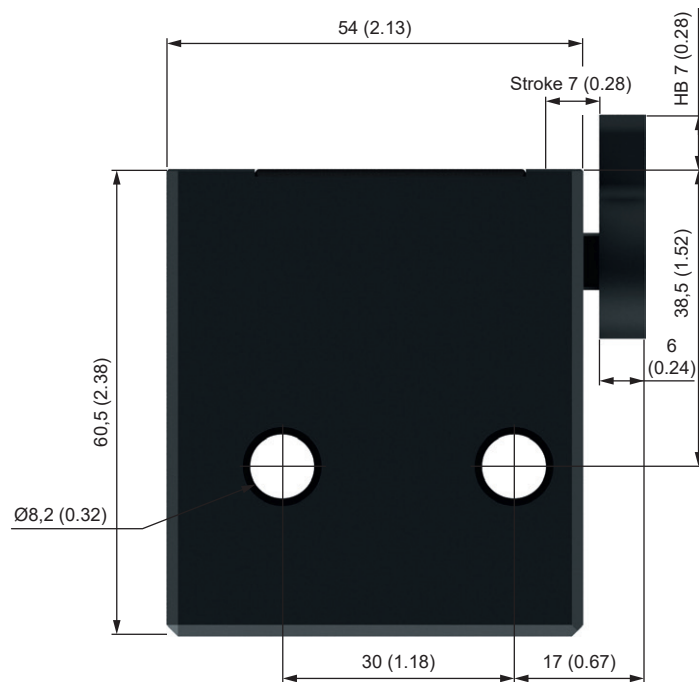

WPS-A 15

- Precise deceleration and singulation of pallets
 - Adjustable pneumatic deceleration with pneumatic piston return
 - Masses up to 15 kg and speeds up to 50 m/min
- Housing: aluminium, black anodized, Stop: hard anodized
 - Hardened stop
 - Sensor for end position (optional)
 - Special version: pallet stopper for clean room Cl. 5 (ISO), Cl. 100 (US), Cl. 3 (VDI)
 - RoHS compliant Directive 2002/95/EC

Values apply to a coefficient of friction of 0.07 μ at a propelling force of at least 3 N (0.67 lbs).

SPECIFICATIONS

Working Pressure	4 - 8 bar (58.02 - 116.03 psi)
Compressed Air	treated
Tube Diameter	6 - 8 mm (0.24 - 0.31 inch)
Stroke horizontal	7 mm (0.28 inch)
Stroke vertical	7 mm (0.28 inch)